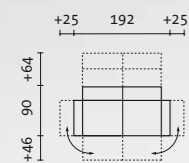

roro soft – relax in style

DIE WEICHEN POLSTER VON RORO SOFT SIND ÜBERAUS GEMÜTLICH UND KOMFORTABEL, DIE FORMENSPRACHE IST ZEITLOS UND KLAR. AUS DEN SITZEN DES ZWEISITZERS WERDEN MIT LEICHTIGKEIT ENTSPANNENDE LIEGEN. BEZÜGE ABZIEHBAR.

Sessel grace B / T / H 65 / 65 / 76 cm

THE OPULENT CUSHIONS OF RORO SOFT ARE COSY AND COMFORTABLE, WHILST THE DESIGN LANGUAGE IS TIMELESS AND CLEAR. THE SEATS OF THE TWO-SEATER EASILY TURN INTO RELAXING RECLINERS. THE COVERS ARE REMOVABLE.

chair grace w / d / h 65 / 65 / 76 cm