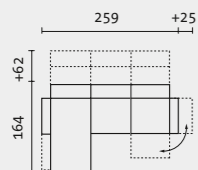

enjoy elastic comfort –
roro spring

**GEPFLEGTE ERSCHEINUNG: LONGCHAIR UND ANSTELLSOFA RORO SPRING
ERLAUBEN EIN ENTSPANNEND WEICHES UND ZUGLEICH DYNAMISCHES
SITZEN MIT ZAHLREICHEN RELAXPOSITIONEN. DIE GLATTEN POLSTER GEBEN
DEM ENSEMBLE EINE AUFGERÄUMTE WIRKUNG.**

**SOPHISTICATED LOOK: A RORO SPRING CHAISE LONGUE AND AN ADD-ON
SOFA PERMIT RELAXED AND AT THE SAME TIME DYNAMIC SITTING WITH
NUMEROUS RECLINING POSITIONS. THE SMOOTH UPHOLSTERY GIVES THE
ARRANGEMENT A TIDY LOOK.**