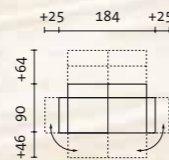

SCHLANKES DESIGN: GLATTE, WEICH GERUNDETE POLSTERFLÄCHEN MACHEN RORO MEDIUM LEICHT UND ELEGANT. DIE HOHE WANDLUNGSFÄHIGKEIT ERÖFFNET ZAHRLICHE NUTZUNGSOPTIONEN.

SLEEK DESIGN: SMOOTHLY UPHOLSTERED SURFACES, SOFTLY ROUNDED AT THE SIDES, MAKE RORO MEDIUM LIGHT AND ELEGANT. OUTSTANDINGLY CONVERTIBLE, THE DESIGN CAN BE USED IN NUMEROUS DIFFERENT WAYS.

Sofa 2 medium B / T / H 184-234 / 90-200 / 79-109 cm
Liegefläche 133 x 200 cm

sofa 2 medium w / d / h 184-234 / 90-200 / 79-109 cm
sleeping platform 133 x 200 cm

roro medium
smooth
and sleek