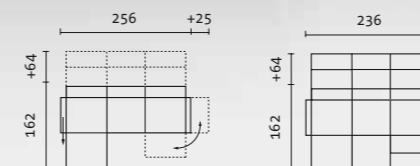

a class of its own

RORO MEDIUM – LUXURIÖS UND WERTBESTÄNDIG IN GESCHMEIDIGEM LEDER SOWIE ÜBERAUS WANDLUNGSFÄHIG. JE NACH WOHNSITUATION KANN DIE FORMATION MIT DEM LONGCHAIR LINKS ODER RECHTS VOM ANSTELLSOFA BESTELLT WERDEN.

CORNER SUITE RORO MEDIUM IN SUPPLE, OPEN-PORED LEATHER – LUXURIOUS AND A WORTHWHILE INVESTMENT, AND ALSO OUTSTANDINGLY CONVERTIBLE. DEPENDING ON THE INDIVIDUAL INTERIOR SITUATION, THE ARRANGEMENT CAN BE ORDERED WITH THE LONG CHAIR ON THE LEFT OR ON THE RIGHT.

Luxuriös und wertbeständig in geschmeidigem Leder sowie überaus wandlungsfähig

In supple, open-pored leather – luxurious and a worthwhile investment, and also outstandingly convertible